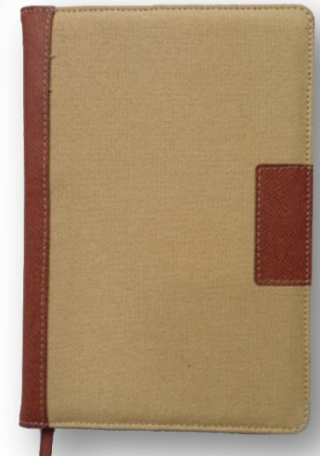

Foldable Leatherette
Travel Bag

Laptop Hardcase

Trolley
Backpack

VIP Duffel
Trolley Bag

VIP Hard Case
4 Wheel Luggage

Bamboo Paper Notebook

Cotton Handy Notebook

Kraft Paper Notebook

Leather Diary

Leather Business Organizer

Cotton Diary

Bamboo Paper Spiral Notebook

Cotton Handy Diary

Dark Knight -
USB Hub with Light

eBucket -
USB Hub with Stand

Lighthouse
(Torch, Lantern)